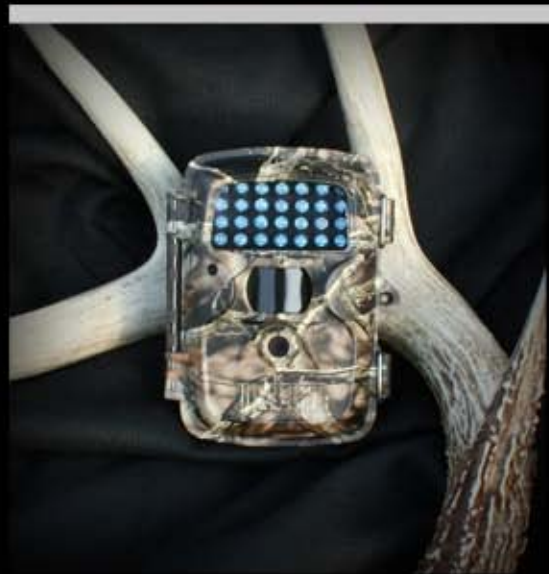

LOST

No one can argue with the success of Mathews® and their brands. The decision to dress the MP6 in Lost Camo® and make it exclusive to Mathews® dealers was a simple one. Simply stated, Lost Camo®'s business plan was created to change lives. Neither Matt McPherson nor Mathews® acquire any proceeds from Lost Camo®. Every cent of the yearend profits is given away — mostly to missionaries. Covert Scouting Cameras is happy to help support this cause.